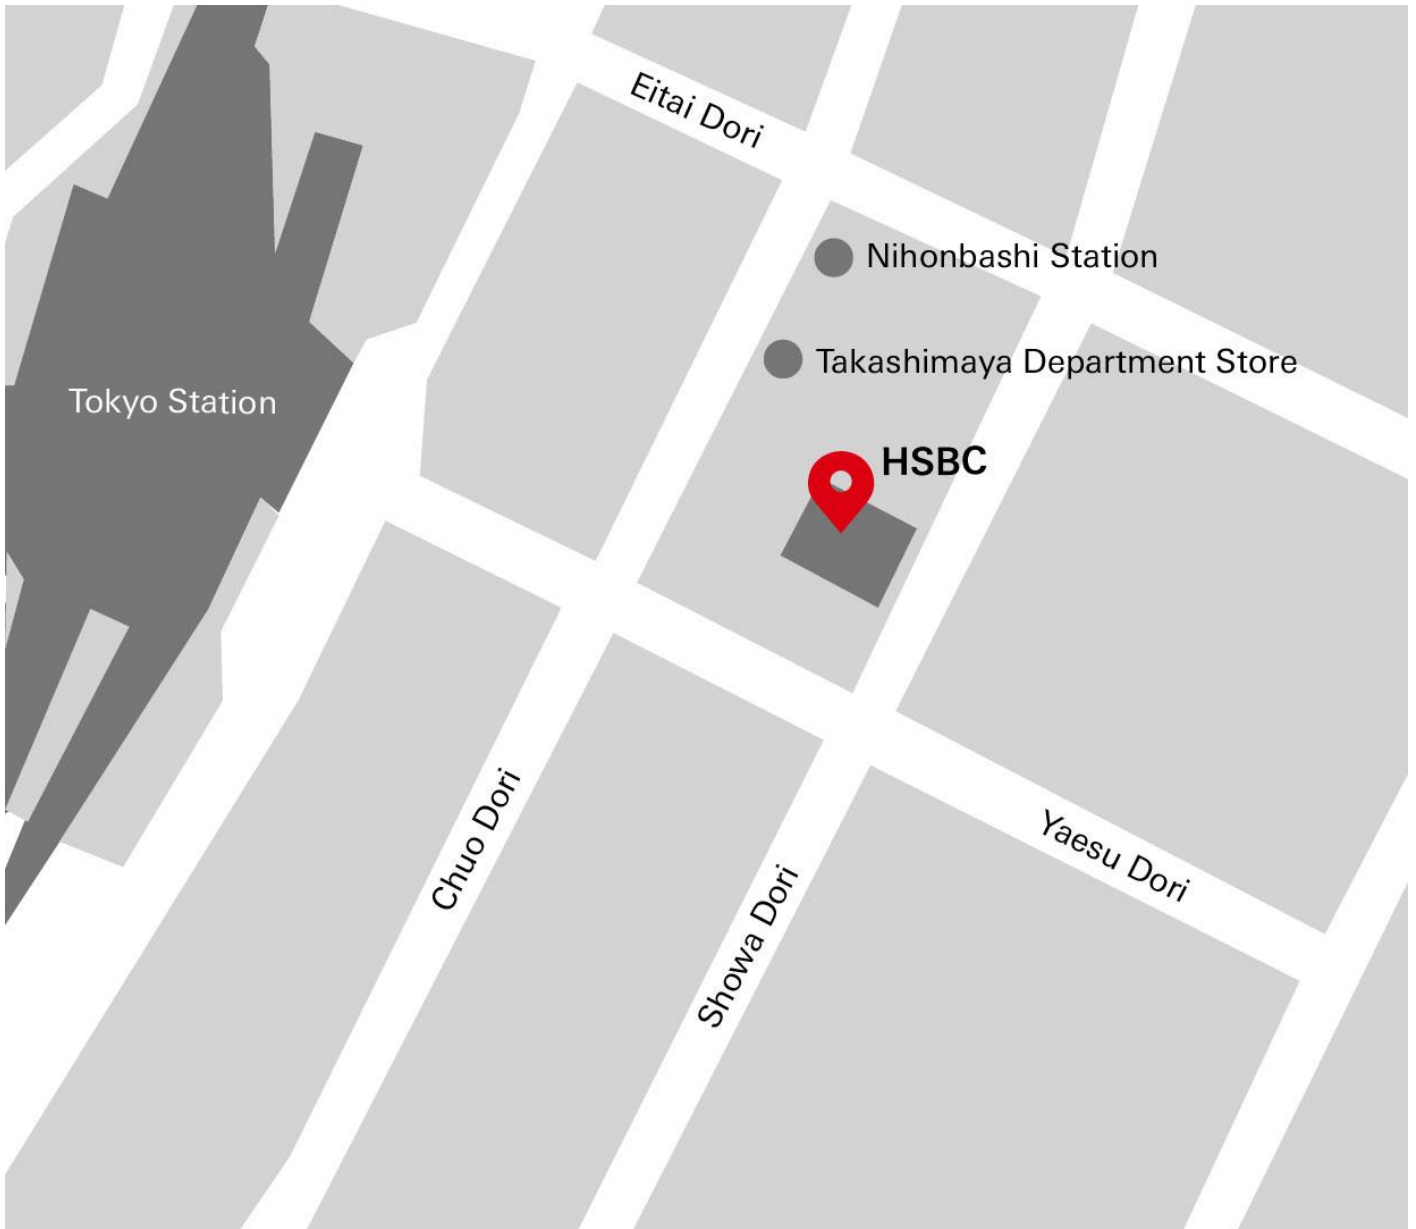

Directions to HSBC in Tokyo

HSBC Building 11-1, Nihonbashi 3-chome Chuo-ku Tokyo 103-0027